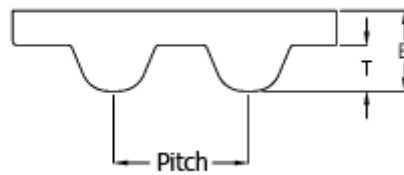

Data Sheet

Article number: 602939610047

Description: Gates Open timing belt rubber
GT-8MR-10-glass cord

Measures

B = 5.6
Pitch = 8
T = 3.34
Width = 10